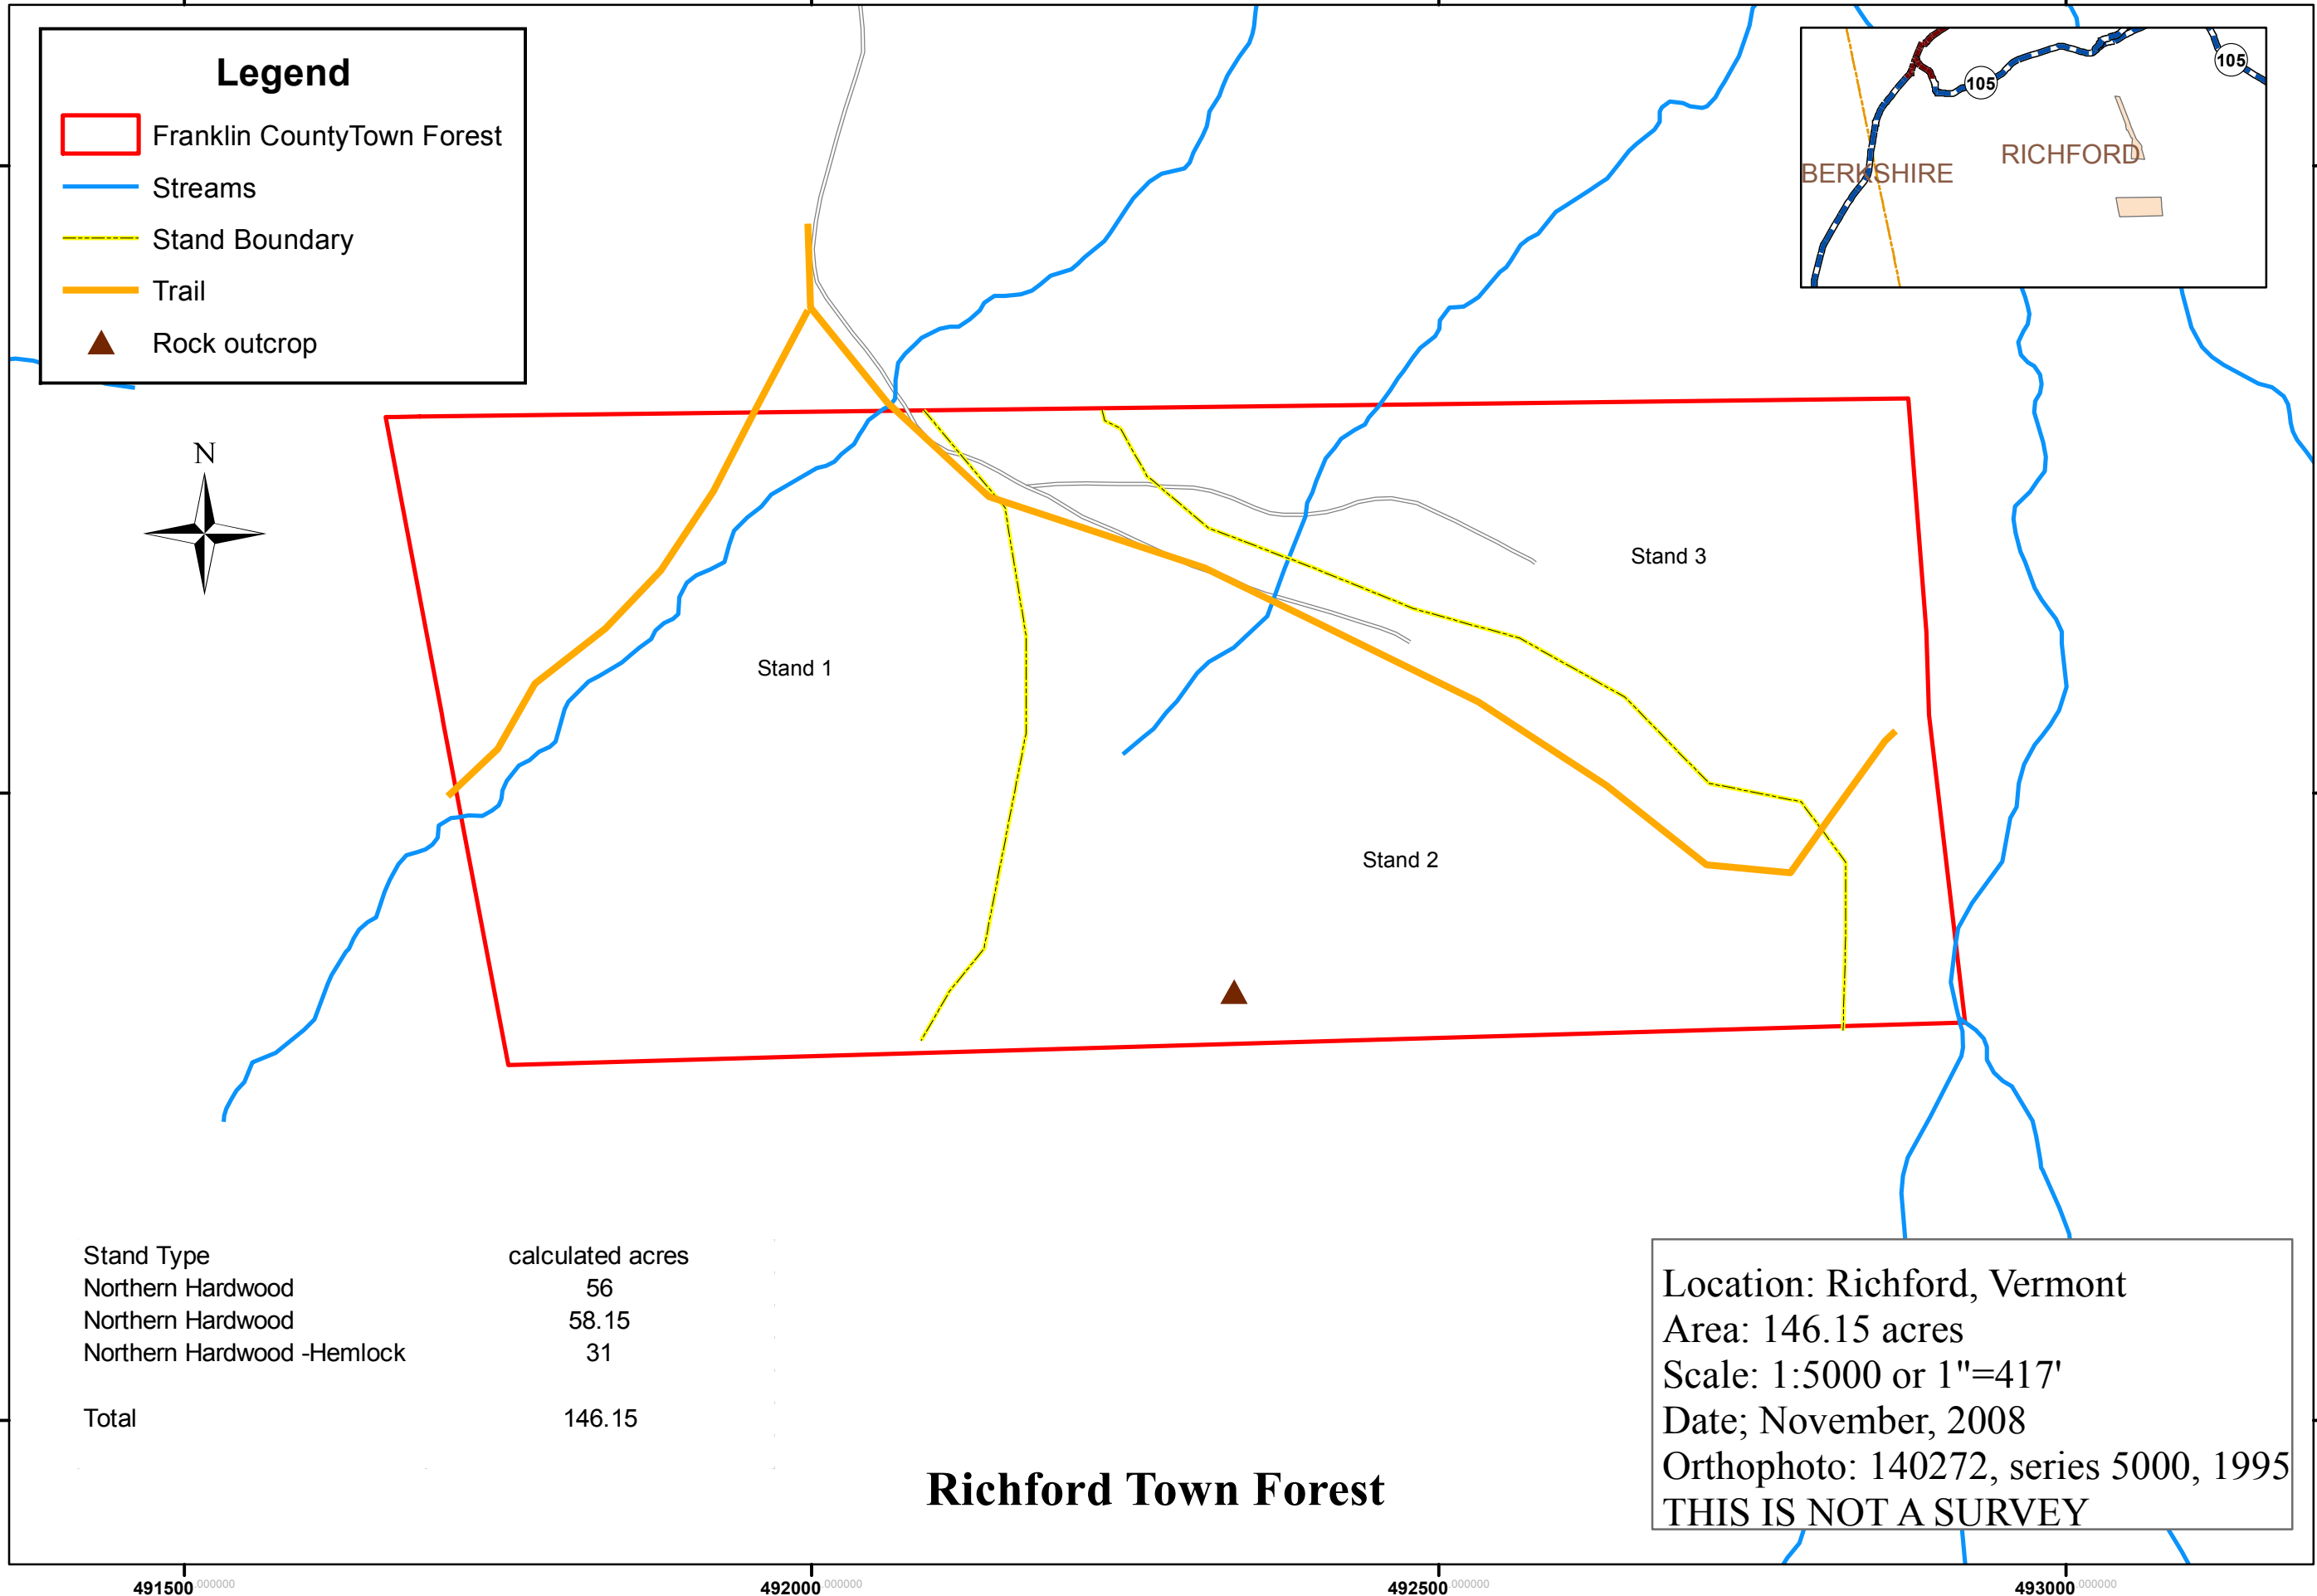

Legend

- Franklin CountyTown Forest
- Streams
- Stand Boundary
- Trail
- ▲ Rock outcrop

Stand Type	calculated acres
Northern Hardwood	56
Northern Hardwood	58.15
Northern Hardwood -Hemlock	31
Total	146.15

Location: Richford, Vermont
 Area: 146.15 acres
 Scale: 1:5000 or 1"=417'
 Date; November, 2008
 Orthophoto: 140272, series 5000, 1995
THIS IS NOT A SURVEY

Richford Town Forest